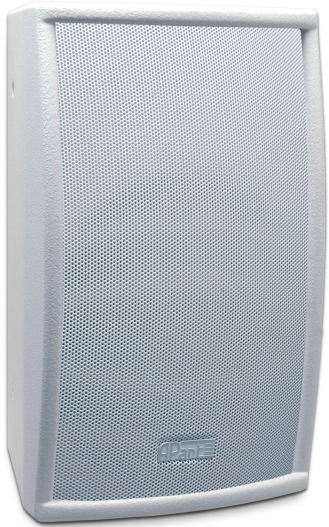

MASK8F-W

8" two-way full range loudspeaker,
white

The Apart MASK8F is a robust 8" two-way full range low impedance loudspeaker with timeless design suited for background music up to 'dance level' music. This wooden cabinet loudspeaker is especially designed to produce a full hi-fi sound at a higher power level without using a subwoofer.

MASK8F has a very powerful 8" coated paper cone woofer. Together with the Ferro-fluid cooled silk dome tweeter on a Waveguide horn, this results in a high SPL, an ultra low distortion and a sound that comes close to studio monitor quality. The built-in Auto-Reset 3-step Protection Guard together with the quality components makes MASK8F a fail-safe loudspeaker, even at high power loads! After mounting the bracket on the wall, the sleeve in the bracket makes it quite easy and safe to fix the MASK8F loudspeakers, even in uncomfortable positions.

The cabinet has several thread mounting points tapped at the back, the top and side of the cabinet. This way the cabinet can be rigged or mounting clamps can be used. An extra contractor advantage! MASK8F also has a pole mount adapter in its bottom. This adapter makes it possible to mount the speaker on top of a standard 35mm pole such as the Apart STFLOOR, STSUB and STT. MASK8F is delivered with a metal U-Mounting bracket.

The MASK8F-loudspeakers can be painted in any RAL colour as an option (Ref. PAINT-CAB8) when ordering a minimum of 12 pieces.

TECHNICAL SPECIFICATIONS

height in mm	411	width in mm	250
depth in mm	250	loudspeaker system	2-way
woofer size in inch	8	woofer cone material	paper
tweeter size in inch	1	mounting system	U-bracket
colour	black / white	impedance in ohms	8
low impedance power in watts	300	SPL 1W/1m in dB	90
max SPL 1m in dB	112	frequency response in Hz	50 - 25K
main construction material	mdf wood	grille main material	steel
IP rating	40	applicable low impedance	Yes
applicable in 100V	No		

MORE PICTURES