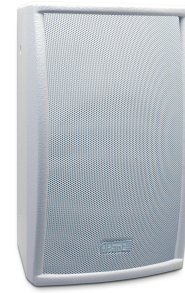

MASK8F-W

8" two-way full range loudspeaker,
white

The Apart MASK8F is a robust 8" two-way full range low impedance loudspeaker with timeless design suited for background music up to 'dance level' music. This wooden cabinet loudspeaker is especially designed to produce a full hi-fi sound at a higher power level without using a subwoofer.

MASK8F has a very powerful 8" coated paper cone woofer. Together with the Ferro-fluid cooled silk dome tweeter on a Waveguide horn, this results in a high SPL, an ultra low distortion and a sound that comes close to studio monitor quality. The built-in Auto-Reset 3-step Protection Guard together with the quality components makes MASK8F a fail-safe loudspeaker, even at high power loads! After mounting the bracket on the wall, the sleeve in the bracket makes it quite easy and safe to fix the MASK8F loudspeakers, even in uncomfortable positions.

The cabinet has several thread mounting points tapped at the back, the top and side of the cabinet. This way the cabinet can be rigged or mounting clamps can be used. An extra contractor advantage! MASK8F also has a pole mount adapter in its bottom. This adapter makes it possible to mount the speaker on top of a standard 35mm pole such as the Apart STFLOOR, STSUB and STT. MASK8F is delivered with a metal U-Mounting bracket.

The MASK8F-loudspeakers can be painted in any RAL colour as an option (Ref. PAINT-CAB8) when ordering a minimum of 12 pieces.

TECHNICAL SPECIFICATIONS

height in mm	411	width in mm	250
depth in mm	250	loudspeaker system	2-way
woofer size in inch	8	woofer cone material	paper
tweeter size in inch	1	mounting system	U-bracket
colour	black / white	impedance in ohms	8
low impedance power in watts	300	SPL 1W/1m in dB	90
max SPL 1m in dB	112	frequency response in Hz	50 - 25K
main construction material	mdf wood	grille main material	steel
IP rating	40	applicable low impedance	Yes
applicable in 100V	No		